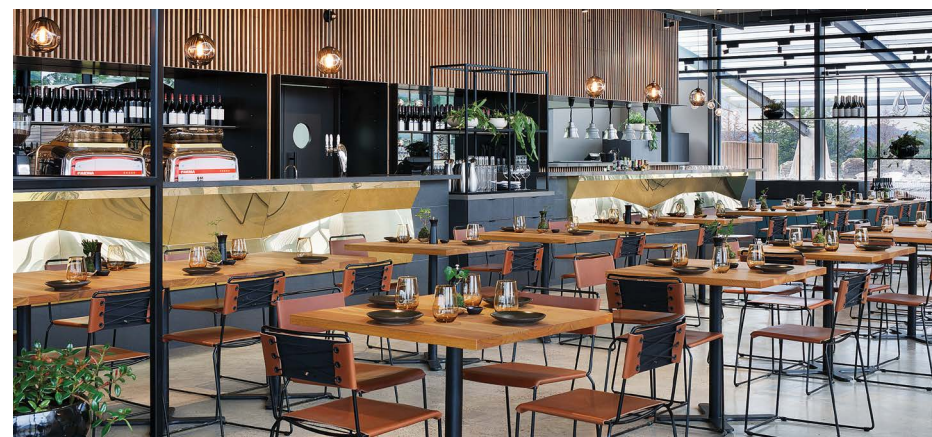

LEVANTINE HILL

Levantine Hill is one of the most visually remarkable and exquisite destinations you will ever find. Set amid the rolling hills of the Yarra Valley and surrounded by picturesque vineyards, it offers the perfect setting for your next event. Unearth the land to the east with the Mediterranean-inspired menu, the perfect dining match to Levantine Hill's critically acclaimed wines.

ACTIVITIES

Available for seated or standing events:

- seated lunches or dinners
- standing cocktail parties
- small conferences

- 
WINERY
- 
DINING / RESTAURANT
- 
CELLAR DOOR
- 
TEAM BUILDING
- 
CONFERENCE FACILITIES

CONTACT

Levantine Hill Events Team

882 Maroondah Highway, Coldstream VIC 3770

T 03 5962 1333

E events@levantinehill.com.au

W www.levantinehill.com.au

Room Name	m ²	Theatre	Board	Cocktail	Banquet	Seated	Banquet
Main Dining		70	-	120	70	18	-
Levant Room	7.7m x 9m	50	50	80	50	80	80
Private Dining		-	20	20	20	50	50
Entire Venue	12m x 26m	180	-	250	180	180	180
Winery		230	-	500	330	238	
Pavilion		99	99	150	99	99	
Barrel Room		-	-	200	146	99	
Boardroom		-	12	12	12		
Belvedere		-	-	40	28		